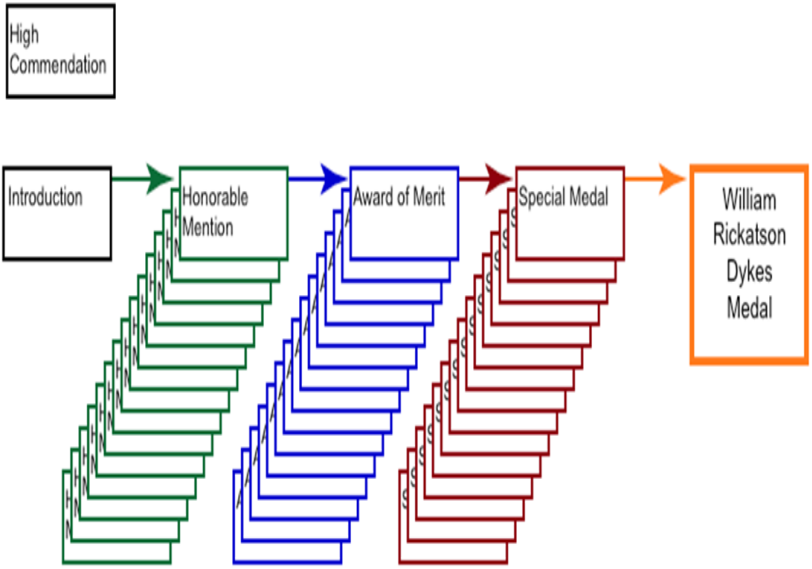

Awards Overview

15 Classifications of irises for each of the HM, AM and Special Medal awards:

- | | |
|------------------------|----------------------|
| Minature Dwarf Bearded | Japanese |
| Standard Dwarf Bearded | Siberian |
| Intermediate Bearded | Louisiana |
| Border Bearded | Pacific Coast Native |
| Minature Tall Bearded | Spuria |
| Tall Bearded | Species |
| Arilbred | Inter-Species |
| Anil | |