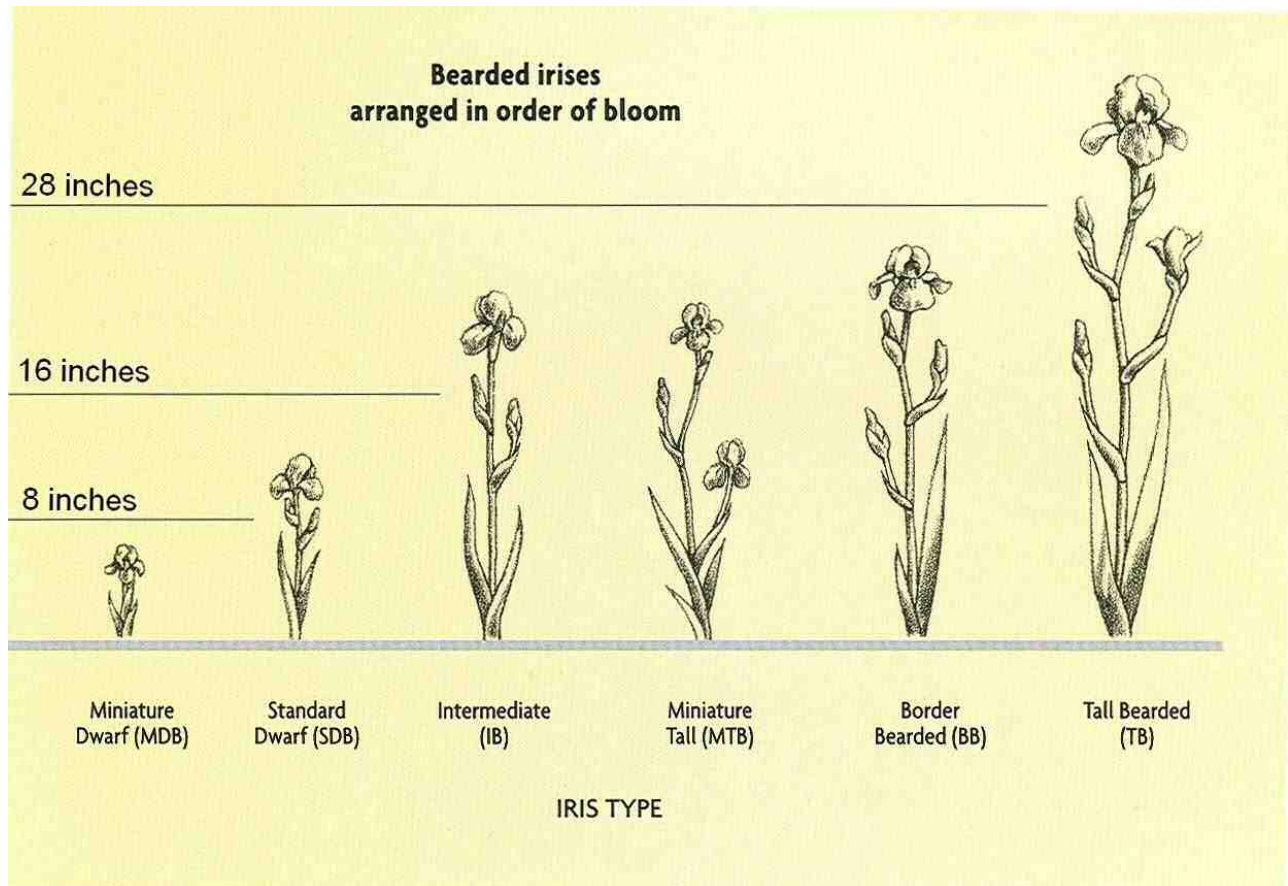

Belton Iris Society's 2016 Rhizome Sale

Bearded Rhizomes: $6.00 each **OR** 3 for $15.00

Louisiana Rhizomes: $4.00 each **OR** 3 for $10.00

Membership: $10.00 per year (September - August)

AIS 2017 Calendars: $5.00 each

BIS Cookbooks: $3.00 each

Plant Markers: 10 for $10.00, BIS Members: 10 for 7.50

We gladly accept cash, checks, or